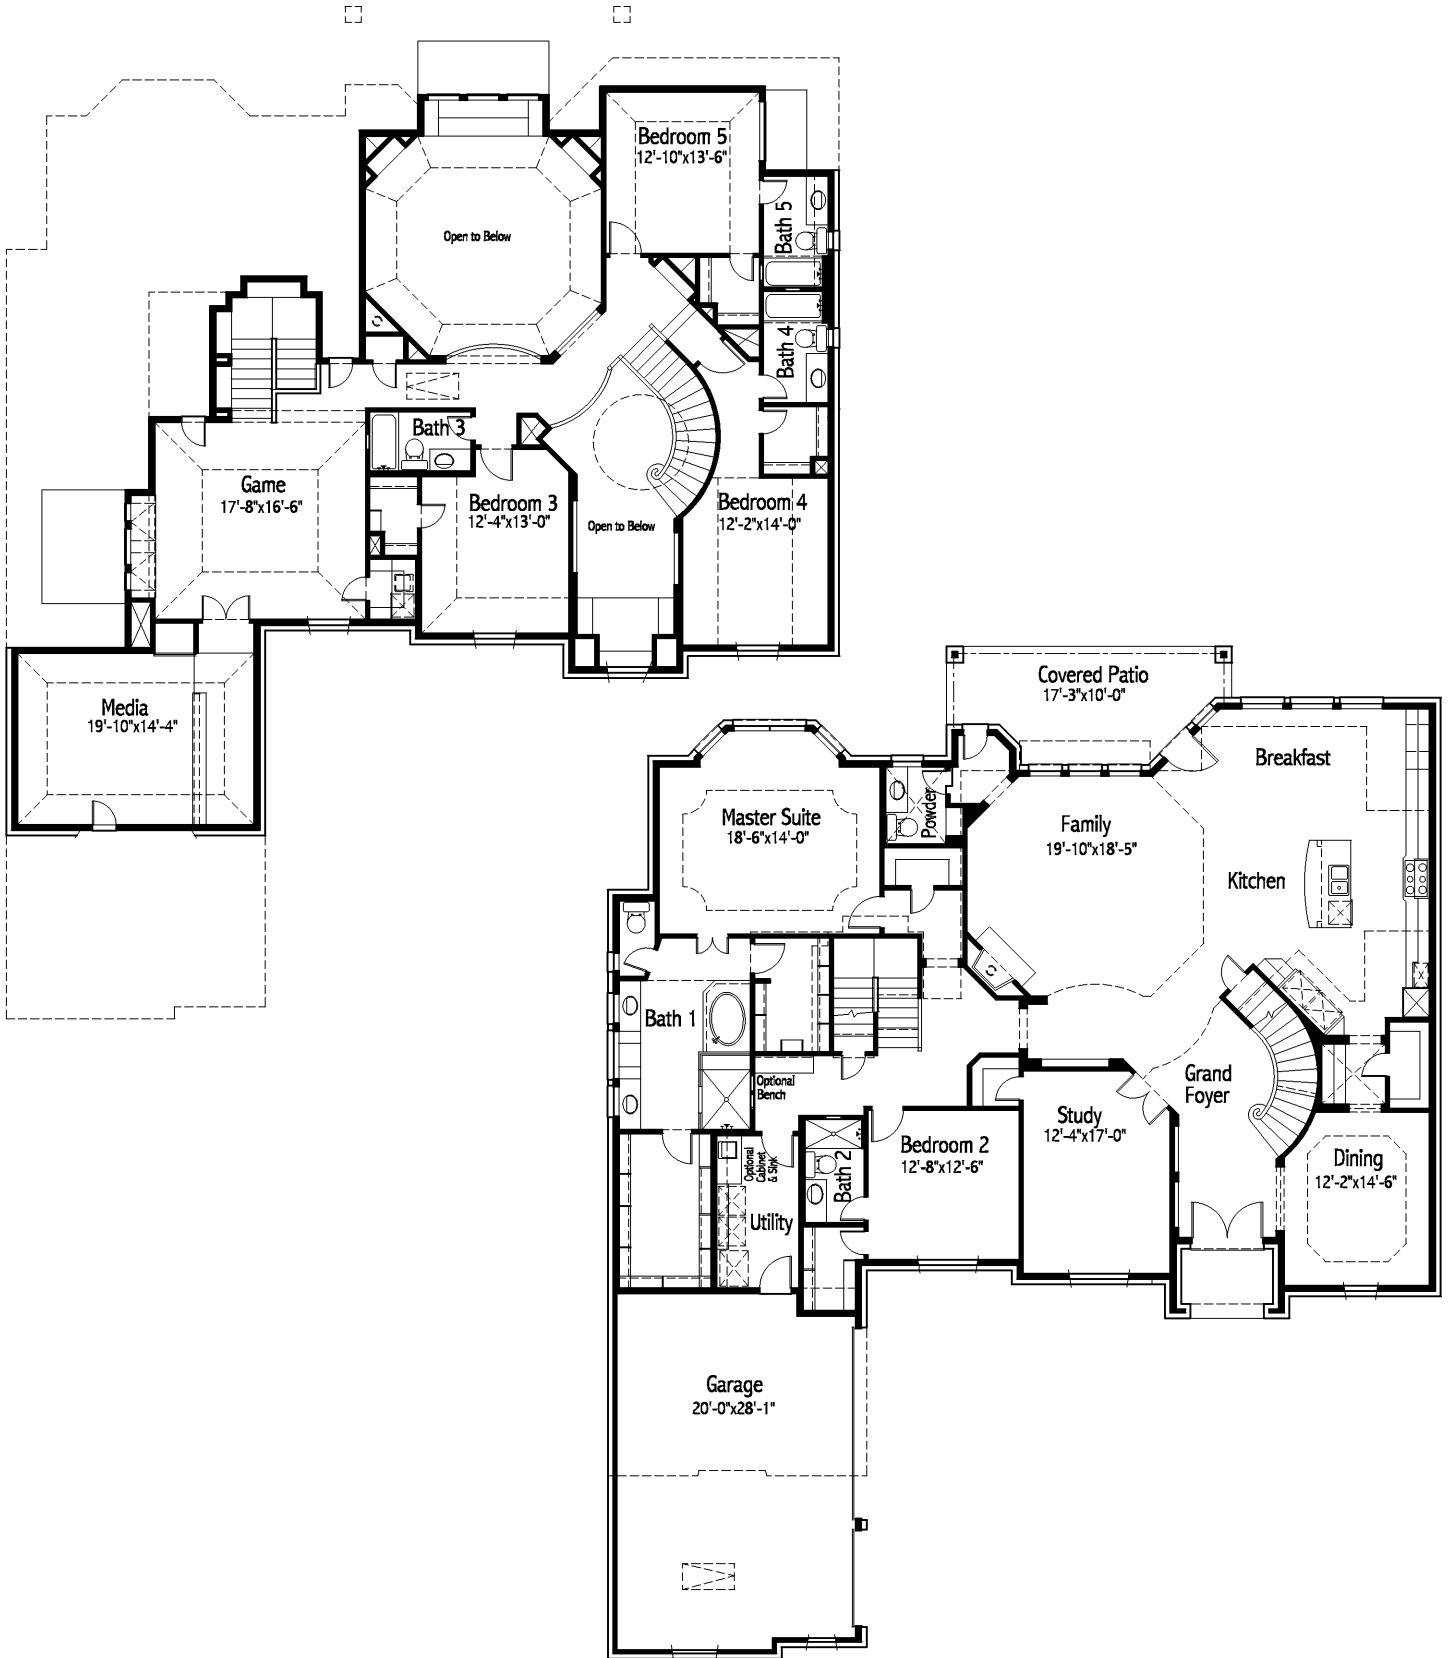

  
**NEWCASTLE**  
**HOMES**  
*Richwoods Community*  
**Frisco, Texas 75034**

Design 2880-219 @ 5097 Sq Ft

All room sizes & square footages are approximate. Plans may change with out notice.  
 This plan is protected by Federal Copyright Laws & The Architectural Protection Works Act. ©Rick A. Browning & Associates, Inc. 2014